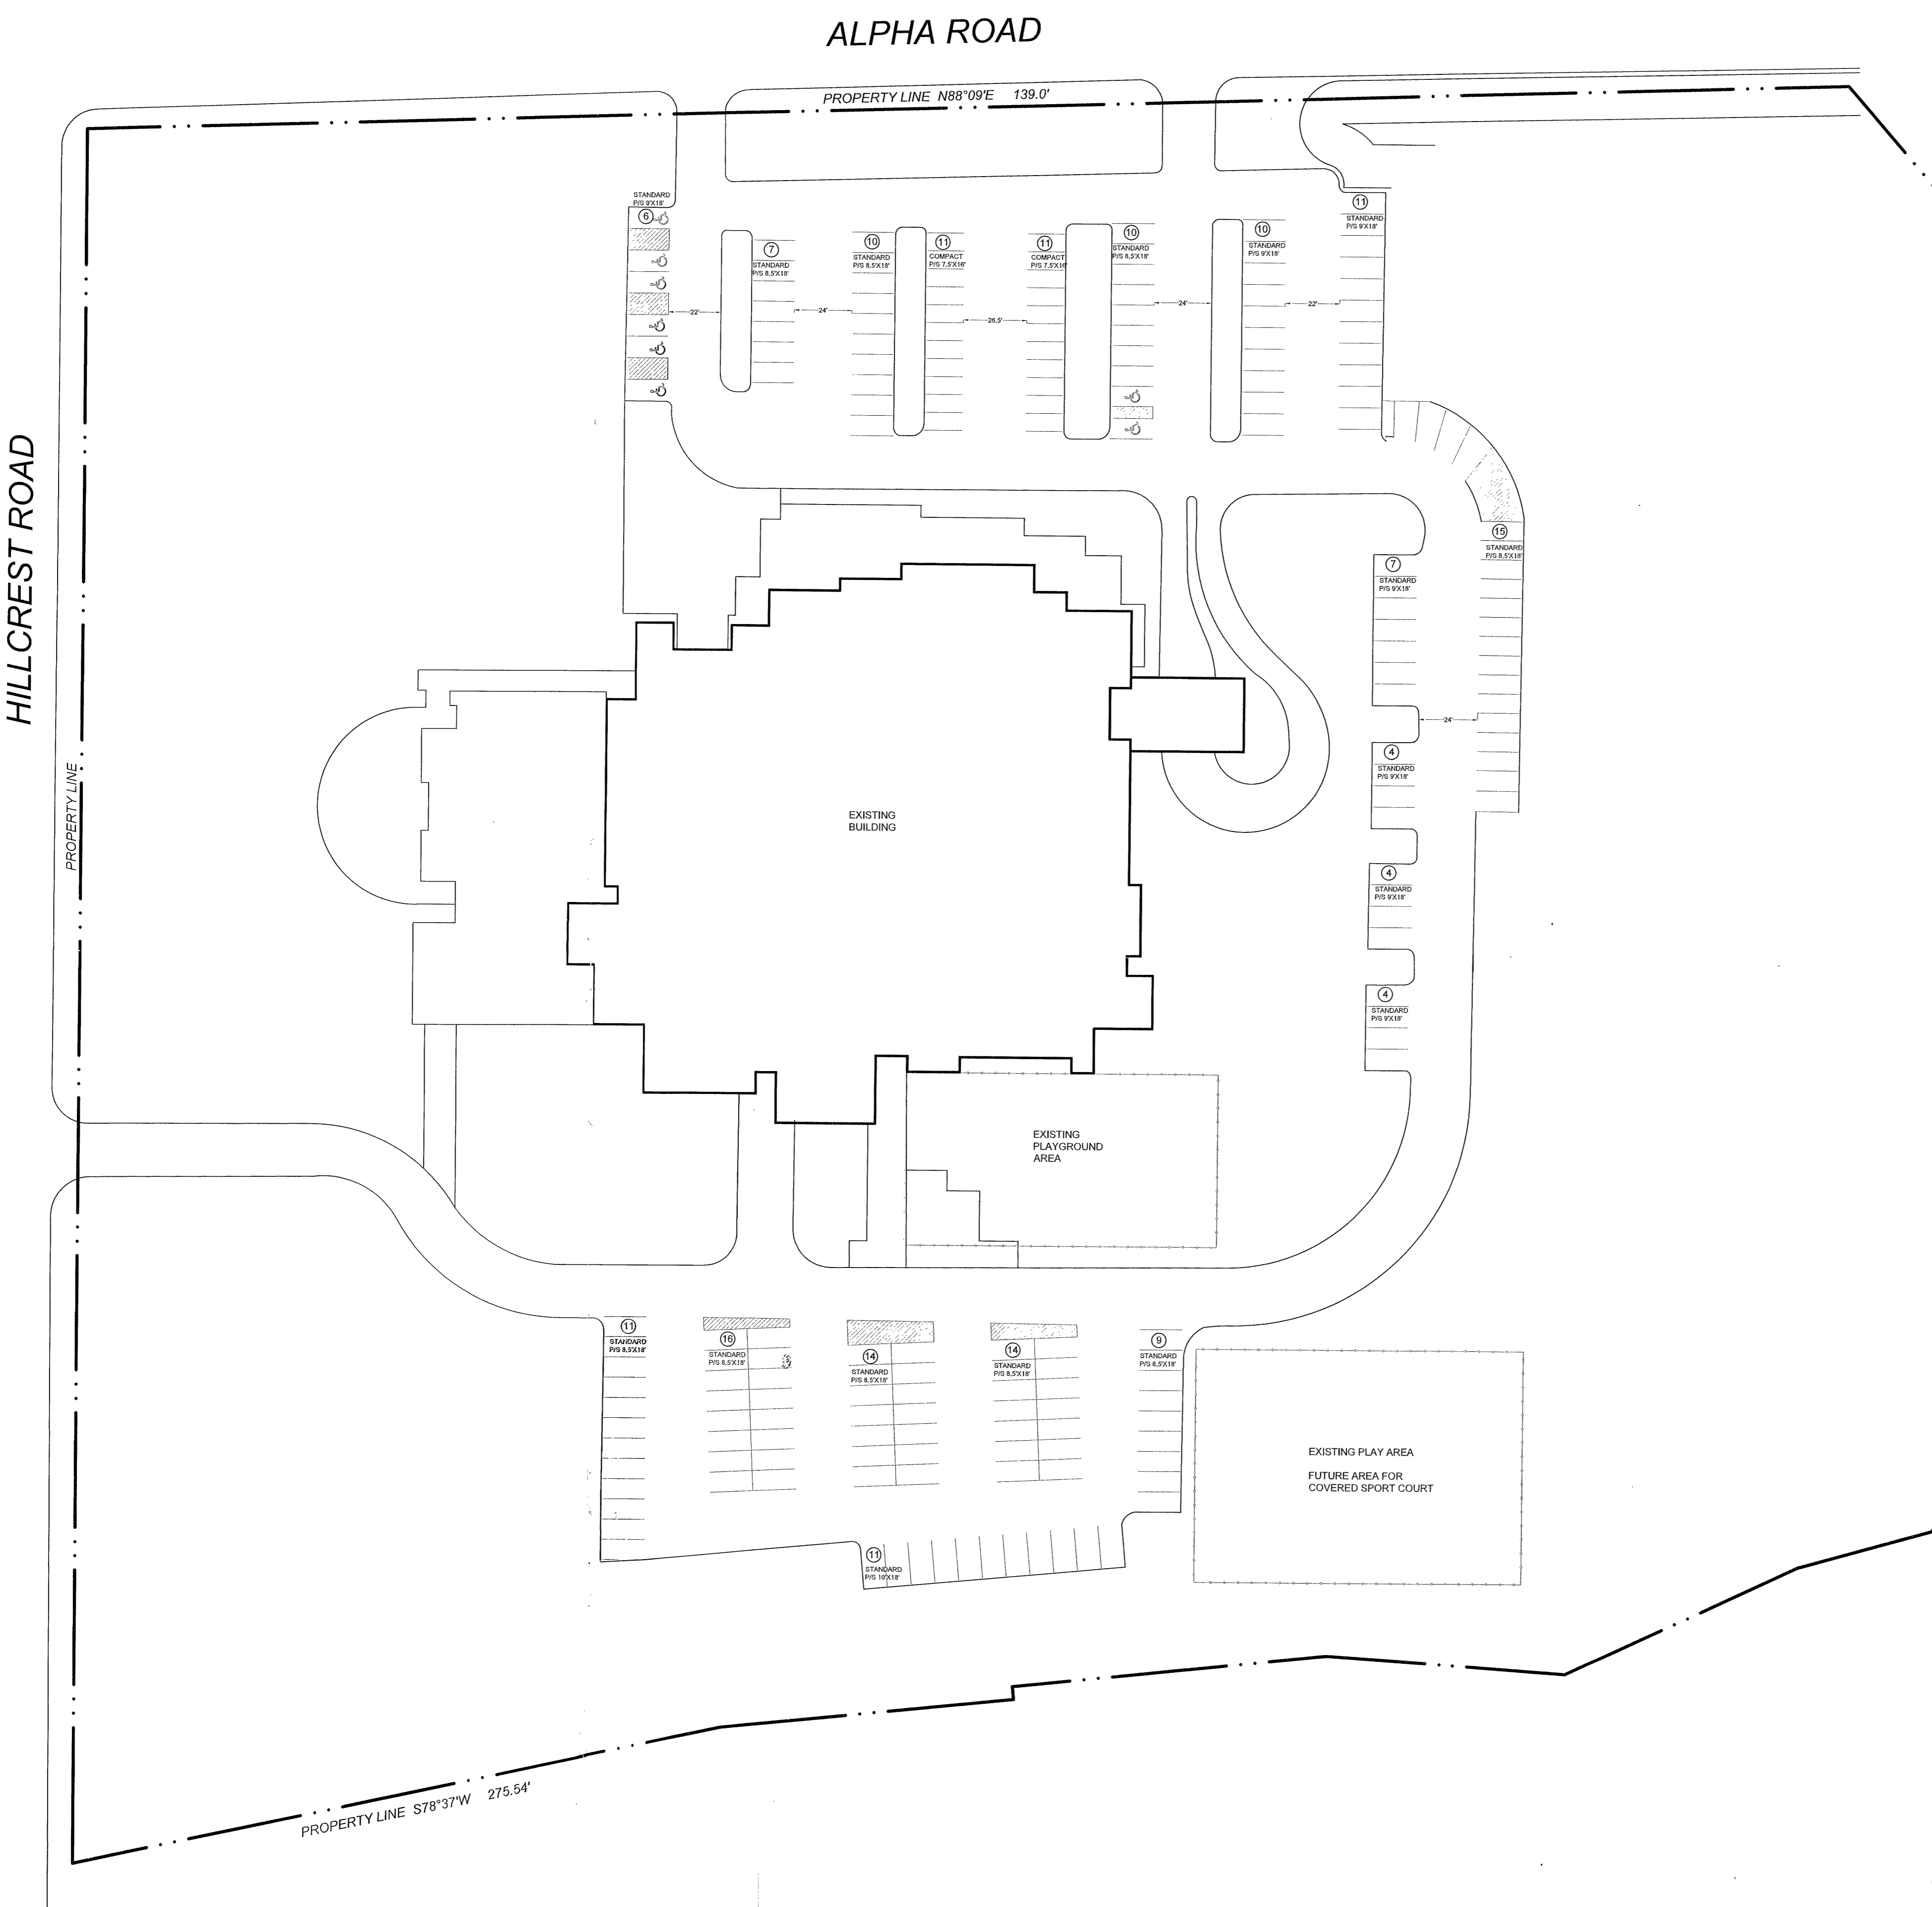

NTS

SITE INFORMATION

SUP 1365/R-1/2 AC(A)
PRIVATE SCHOOL/CHILD-CARE FACILITY

GRADES PRE-K THRU 12
TOTAL OF 22 CLASSROOMS

MAXIMUM REQUIRED PARKING: 77 SPACES
PROVIDED PARKING: 189 SPACES

1

CORAM DEO ACADEMY SITE PLAN

SCALE: 1" = 40'-0"

Z 190-232